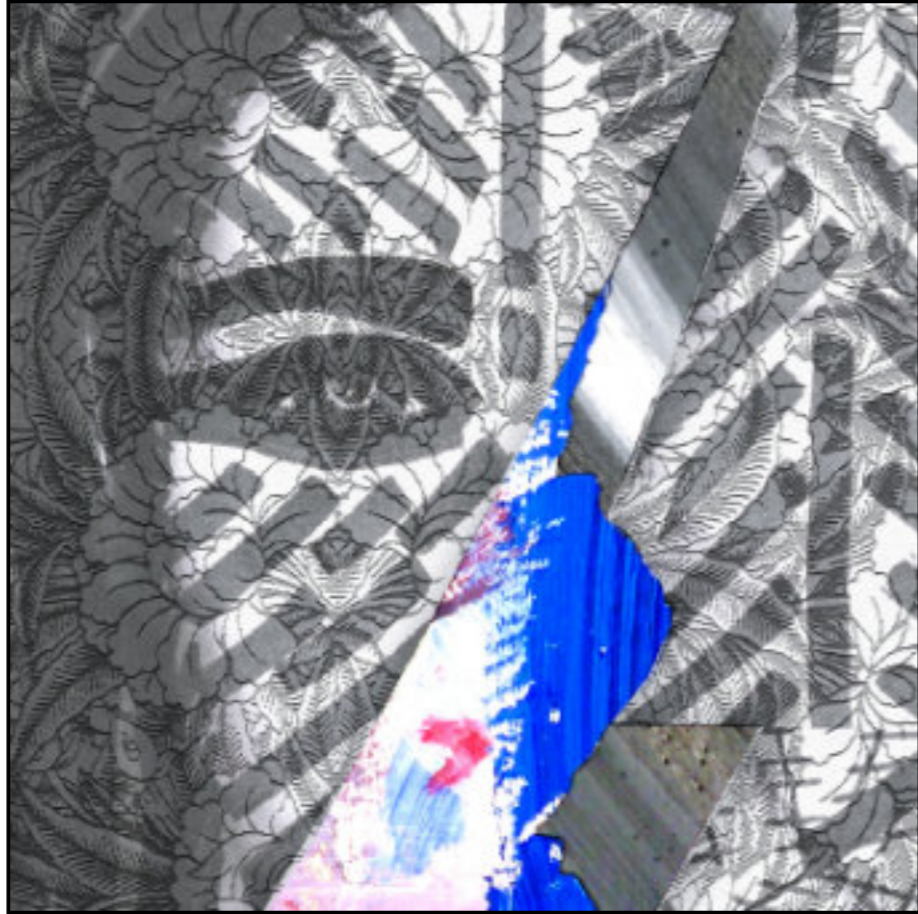

Contact, orders and questions:
bleue@bleue-roy.com

2021 - Broken Mirror - Blue + Blue, One - Detail

2021 - Broken Mirror - Blue + Blue, One - 80 x 60 cm

2021 - Broken Mirror - Blue + Blue, Two - 80 x 60 cm

2021 - Broken Mirror - Broken Lady with Blue - Detail

2021 - Broken Mirror - Broken Lady with Blue - 80 x 60 cm

2021 - Broken Mirror - Yellow and Dark Blue Border - Detail

2021 - Broken Mirror - Yellow and Dark Blue Border - 80 x 60 cm